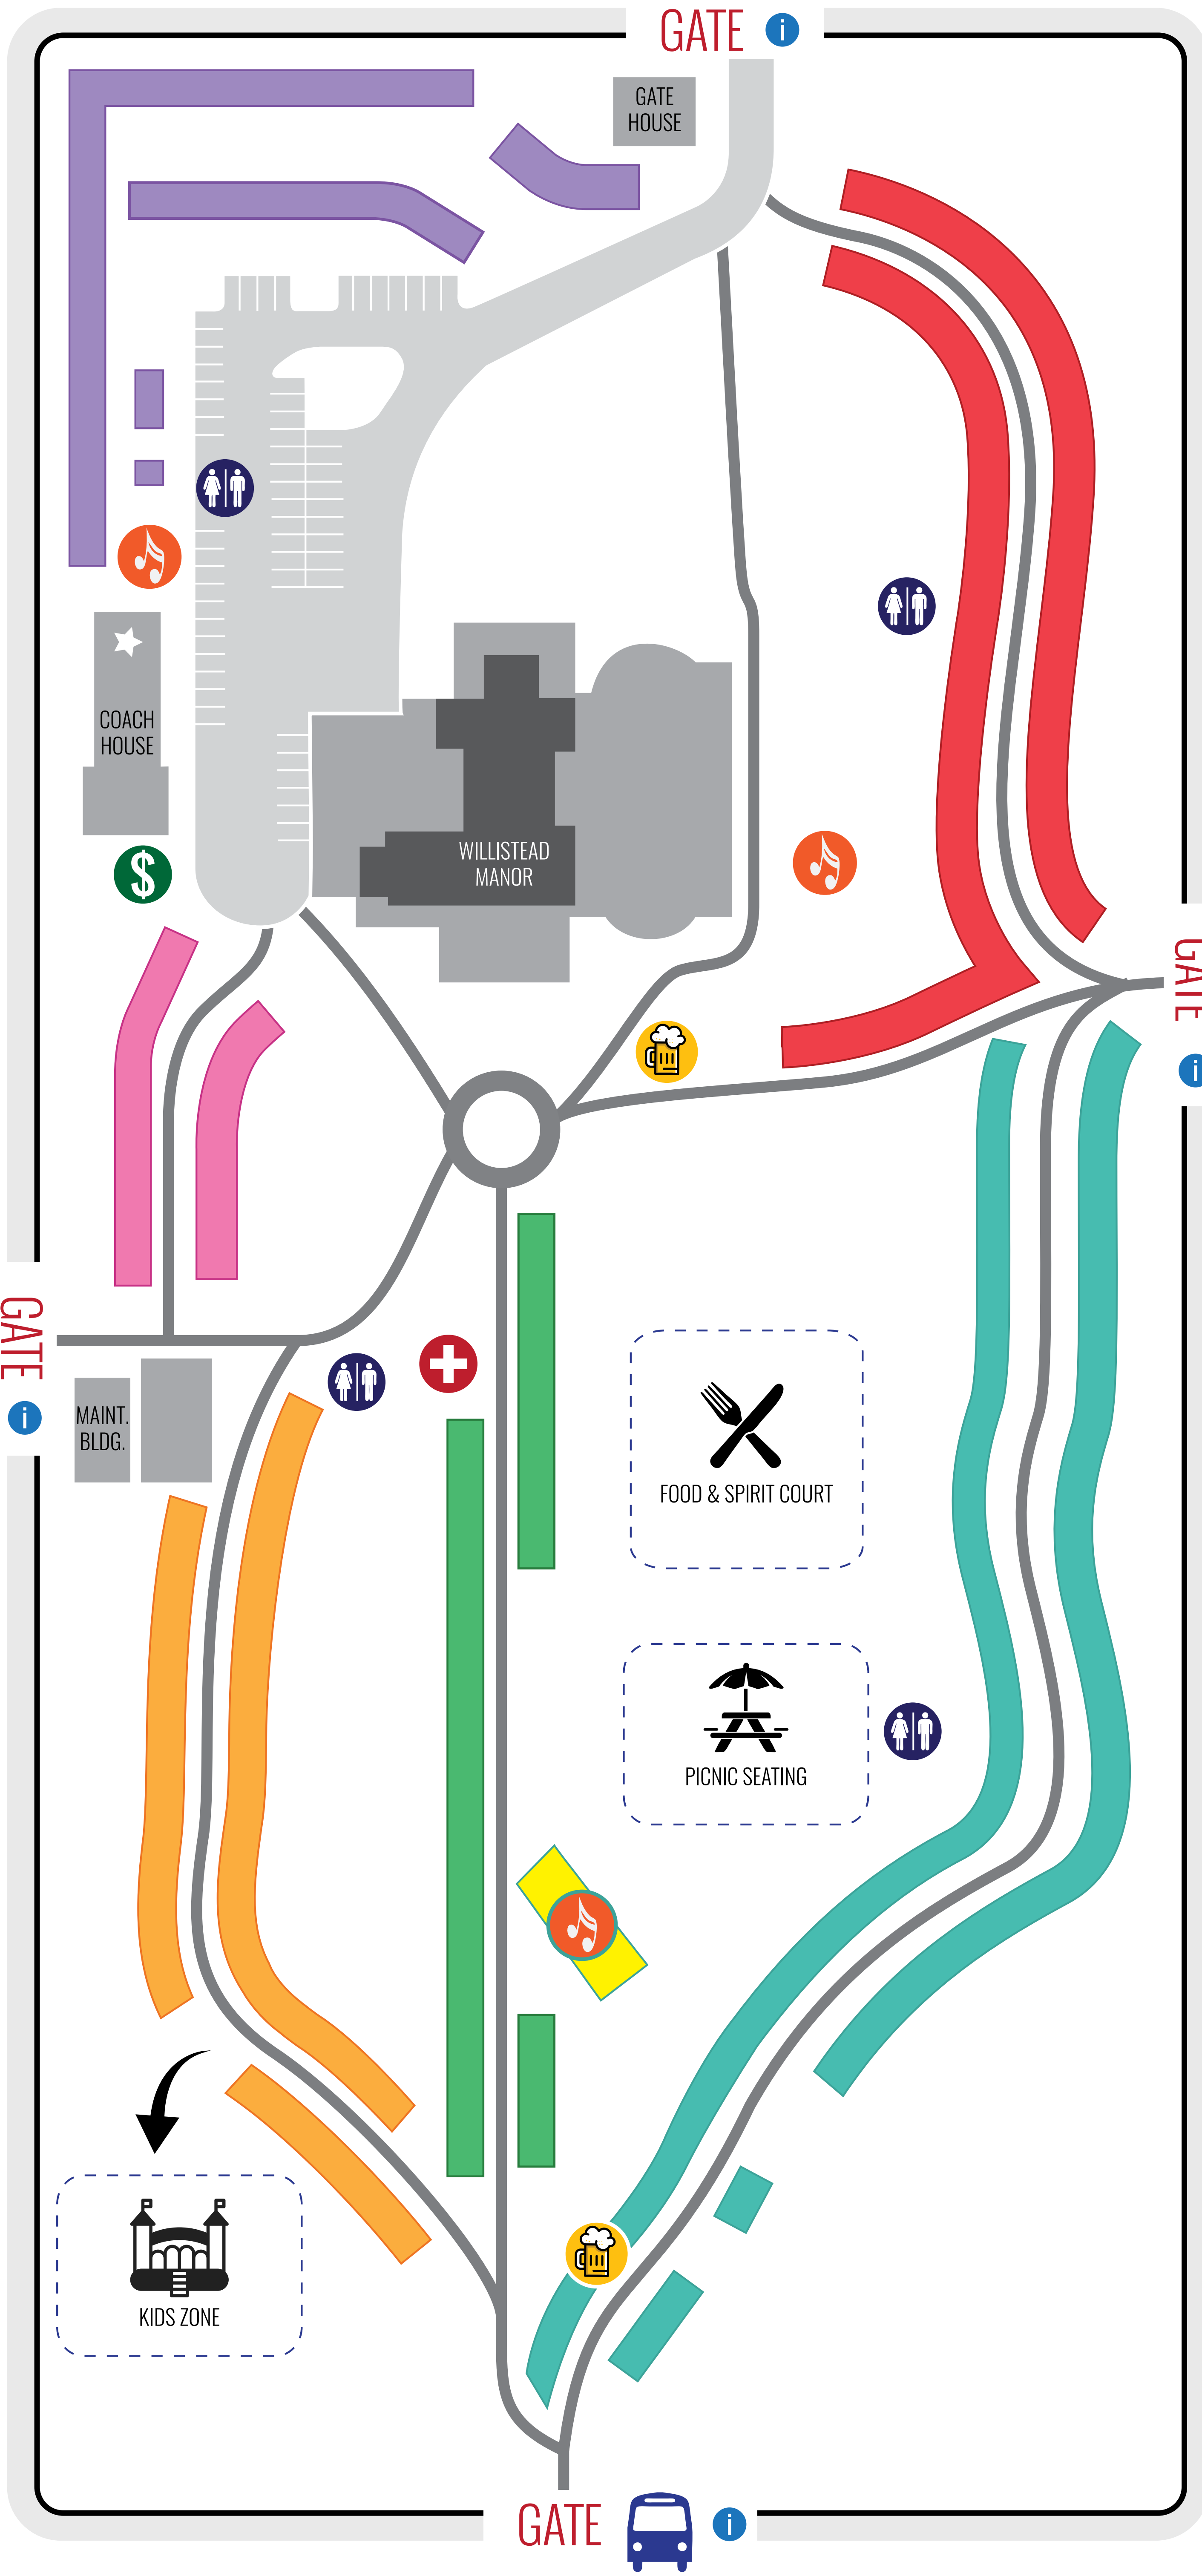

NIAGARA STREET

CHILVER ROAD

DEVONSHIRE STREET

RICHMOND STREET

- | | | | | |
|-----------|-----------|------------------|--------------------------------------|------------------|
| 100 - 197 | 500 - 589 | Public Washrooms | Shuttle Bus Stop | Park Information |
| 200 - 248 | 600 - 635 | Cold Beverages | Music Around the Park | First Aid |
| 300 - 439 | 700 - 784 | ATM | Volunteer and Exhibitor Registration | |